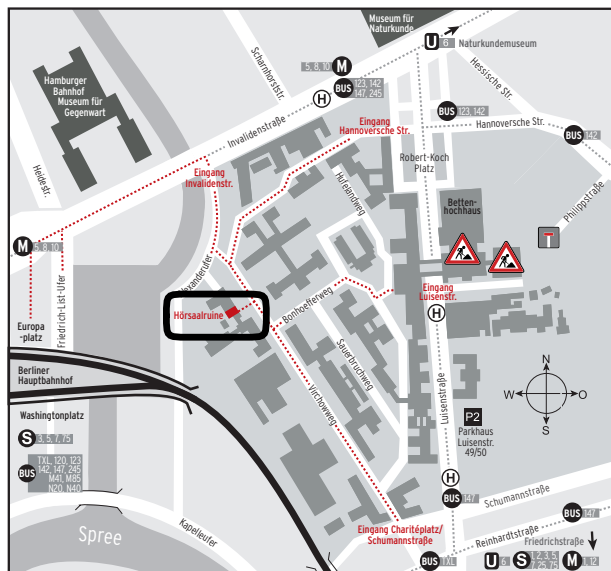

# Luther.

Lecture Hall Ruin of the Charité Berlin (Hörsaalruine)   
Campus Charité Mitte  
Virchowweg 17, 10117 Berlin

(please do not use the entrance for the exhibition / museum  
but follow the red dotted line as shown in the map)