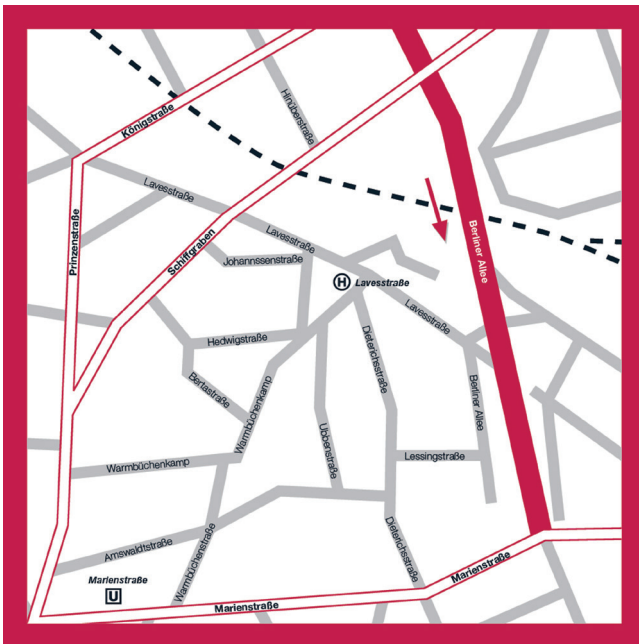

Berliner Allee 26
30175 Hanover
Phone +49 511 5458 0
Fax +49 511 5458 110
hanover@luther-lawfirm.com