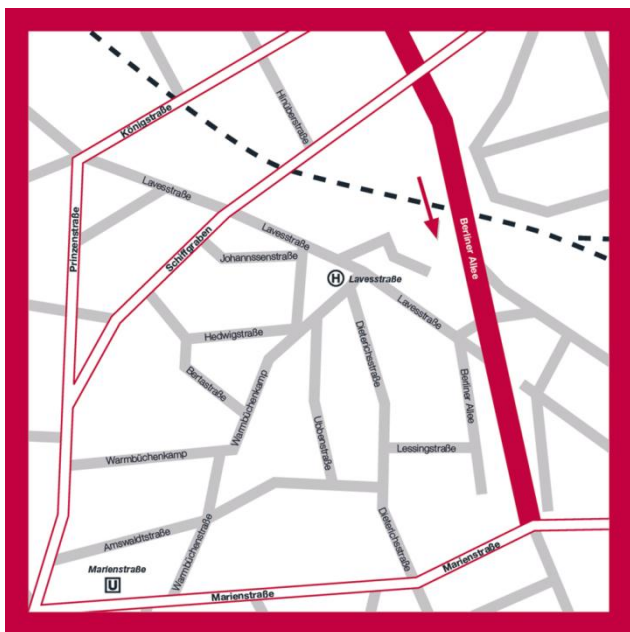

Coming from the north:

On the A7 take the exit 56 (Kreuz Hannover/Kirchhorst) then the exit A37/B3 towards *Hannover Zentrum* on the B3 (Messeschnellweg). Leave the B3 on exit *H Kleefeld/Zentrum/Congress Centrum/Zoo* and stay in the right hand lane. At the next fork in the road turn right before the traffic lights towards *Hannover towards Hannover-Zentrum/Congress Centrum/Zoo/Tierärztliche Hochschule*. After the traffic lights drive straight on *Hans-Böckler-Allee*; stay in the middle lane (parallel to the tram lines). Once you have passed the railway bridge drive straight on *Marienstrasse*. Follow the signs *Fernverkehr/Hauptverkehr* and turn right onto *Berliner Allee*. Drive straight on, staying left and once you have passed the railway bridge take the next left (follow the sign: *Zentrum/City Ring*). At the traffic lights do a U turn and drive back on *Berliner Allee*. Our office is situated on the right hand side just after the railway bridge.

How to find us:

Coming from the south:

On the A7 from the south take the exit *Autobahndreieck Hannover Süd* and stay in the right hand lane taking the A37 towards *Messe/Hannover*. Follow the road on the A37/B6 (Messeschnellweg towards *Celle/B3/Autobahnen*). Leave the B3/Messeschnellweg at the exit *Hannover/Kleefeld/Zentrum/Congress Centrum/Zoo* and stay in the left hand lane. Follow the sign *Hannover Zentrum/Congress Centrum/Zoo/ Tierärztliche Hochschule* and turn left at the traffic lights on to *Hans-Böckler-Allee*, staying in the middle lane (parallel to the tram lines). Once you have passed the railway bridge drive straight on *Marienstrasse*. Follow the sign *Fernverkehr/ Hauptverkehr* and turn right onto *Berliner Allee*. Drive straight on, staying left and once you have passed the railway bridge take the next left (follow the sign: *Zentrum/City Ring*). At the traffic lights do a U turn and drive back on the *Berliner Allee*. Our office is situated on the right hand side just after the railway bridge.