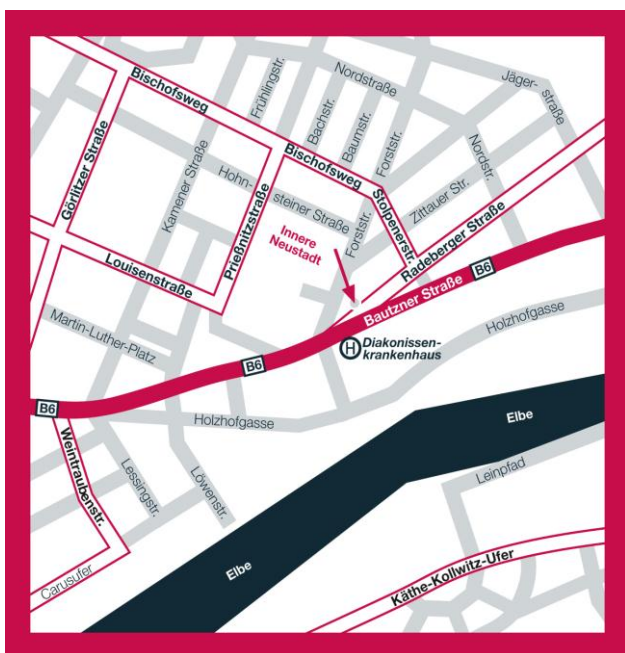

Luther.

Our office in Dresden

Radeberger Strasse 1
D-01099 Dresden
Phone +49 (351) 2096 0
Fax +49 (351) 2096 110
dresden@luther-lawfirm.com

From Dresden main station please take tram (S-Bahn) No. 3 and get out at “Albertplatz”. There you have to change to No. 11 until “Diakonissenweg”.

From station Dresden Neustadt please take tram (S-Bahn) No. 11 until “Diakonissenweg”.

If you come by car there are sufficient parking places in Radeberger Strasse.

Description in detail:

Distance to:

Airport Dresden: ca. 5 km (approx. 20 minutes by taxi)