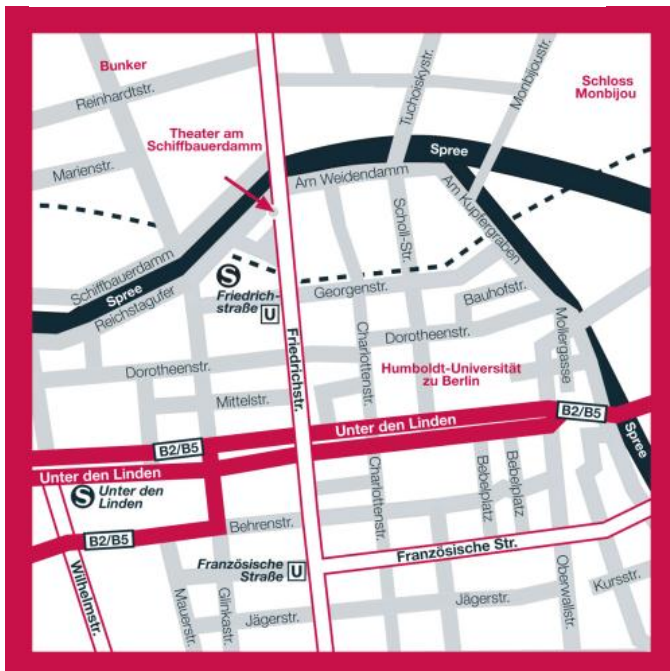

Luther.

Our office in Berlin

Friedrichstrasse 140
D-10117 Berlin
Phone +49 (30) 52133 0
Fax +49 (30) 52133 110
berlin@luther-lawfirm.com

By car:

Our office is situated in the northern part of Friedrichstrasse. If you are travelling from the north, Chausseestrasse turns into Friedrichstrasse. After crossing the river Spree, our office is situated directly on the right hand side. If you travelling from the south, turn into Friedrichstrasse from “Unter den Linden” and our office is situated just behind the “Bahnhof Friedrichstrasse” (Friedrichstrasse train station).

To gain access to the garage turn from Friedrichstrasse into Reichstagsufer and then turn left.

Description in detail:

By public transport:

From the main train station (*Hauptbahnhof*), take the S-Bahn (urban railway) or a regional train to “Bahnhof Friedrichstrasse”. Our office is situated directly opposite the “Nordausgang” (north exit). You can also travel on the U-Bahn (underground railway) line 6, the trams M1 and 12 or the with the bus 147 (all stopping at Friedrichstrasse).

By taxi:

Journey time from

- Main train station: approx. 15 Min.
- Tegel airport: approx. 25 Min.